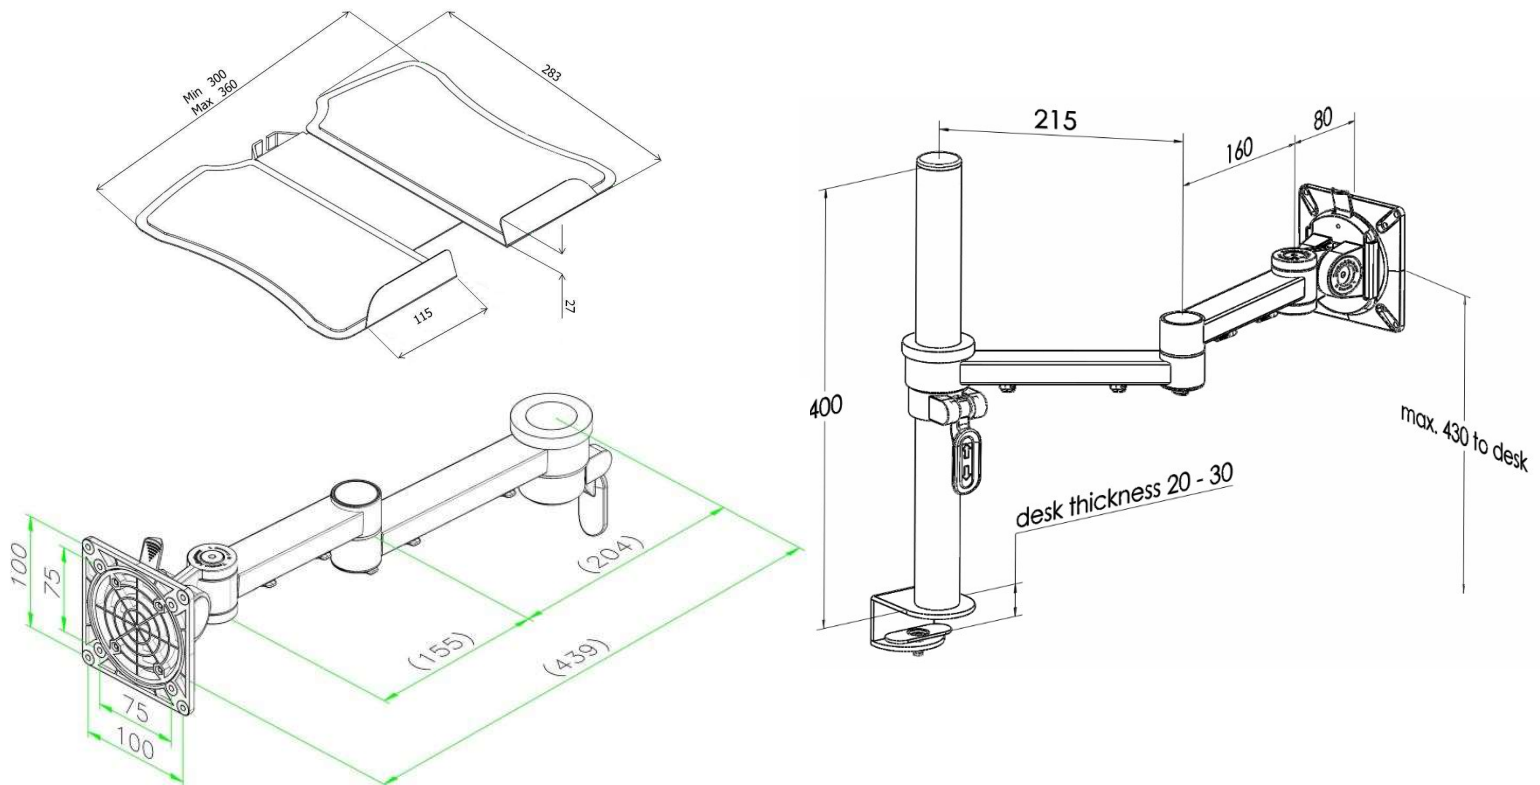

## Product Specification

Product code	XSTREAM2PMCOMB07B - black
Weight capacity	10kg
Max screen size	30"
Max forward extension	460mm
VESA	75mm & 100mm VESA compliant
Movement	Height adjustment, tilt, swivel, rotation and reach
Height adjustment	Max height adjustment 380mm from desk top
Fixings	Supplied with baby-c clamp for 20-30mm thick desk

## Additional Information

Two dual beam arms with manual height adjustment

Laptop holder attachment with VESA fitting

Additional +/- 70mm available with ratchet mechanism

Lockable quick release VESA function

Compact – folds back into a space of 40mm

Silver – XSTREAM2PMCOMB07S - RAL code 9006

White – XSTREAM2PMCOMB07W - RAL code 9010

Black – XSTREAM2PMCOMB07B - RAL code 9005

**Ergo**  
01235 773373  
www.ergold.co.uk  
sales@ergold.co.uk

## Product Dimensions

Product code	XSTREAM2PMCOMB07
Clamp	Max desk depth 30mm
Post	400mm
Arms	Max 460mm extension
VESA	75mm & 100mm VESA compliant
Height adjustment	Max height adjustment 300mm
Tilt	85 degrees up / 85 degrees down (170 degrees total)
Laptop holder	W: 300mm-360mm, D: 283mm