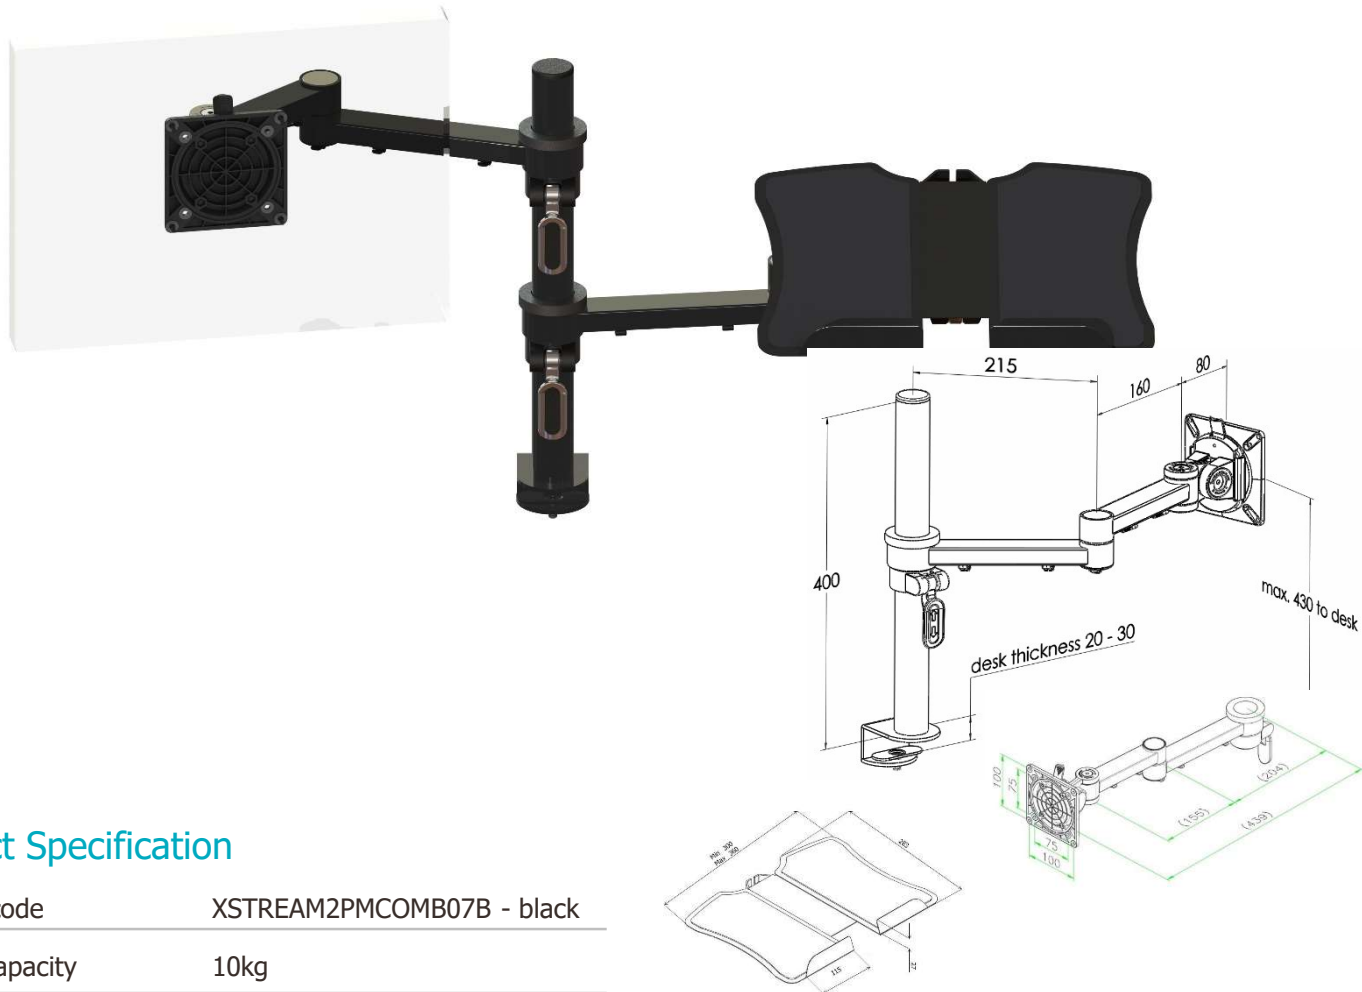

# XSTREAM dual beam with baby-c clamp post and laptop attachment

## Product Specification

Product code	XSTREAM2PMCOMB07B - black
Weight capacity	10kg
Max screen size	30"
Max forward extension	460mm
VESA	75mm & 100mm VESA compliant
Movement	Height adjustment, tilt, swivel, rotation and reach
Height adjustment	Max height adjustment 380mm from desk top
Fixings	Supplied with baby-c clamp for 20-30mm thick desk

## Additional Information

Two dual beam arms with manual height adjustment

Laptop holder attachment with VESA fitting

Additional +/- 70mm available with ratchet mechanism

Lockable quick release VESA function

## Product Dimensions

Product code	XSTREAM2PMCOMB07
Clamp	Max desk depth 30mm
Post	400mm
Arms	Max 460mm extension
VESA	75mm & 100mm VESA compliant
Height adjustment	Max height adjustment 300mm
Tilt	85 degrees up / 85 degrees down (170 degrees total)
Laptop holder	W: 300mm-360mm, D: 283mm